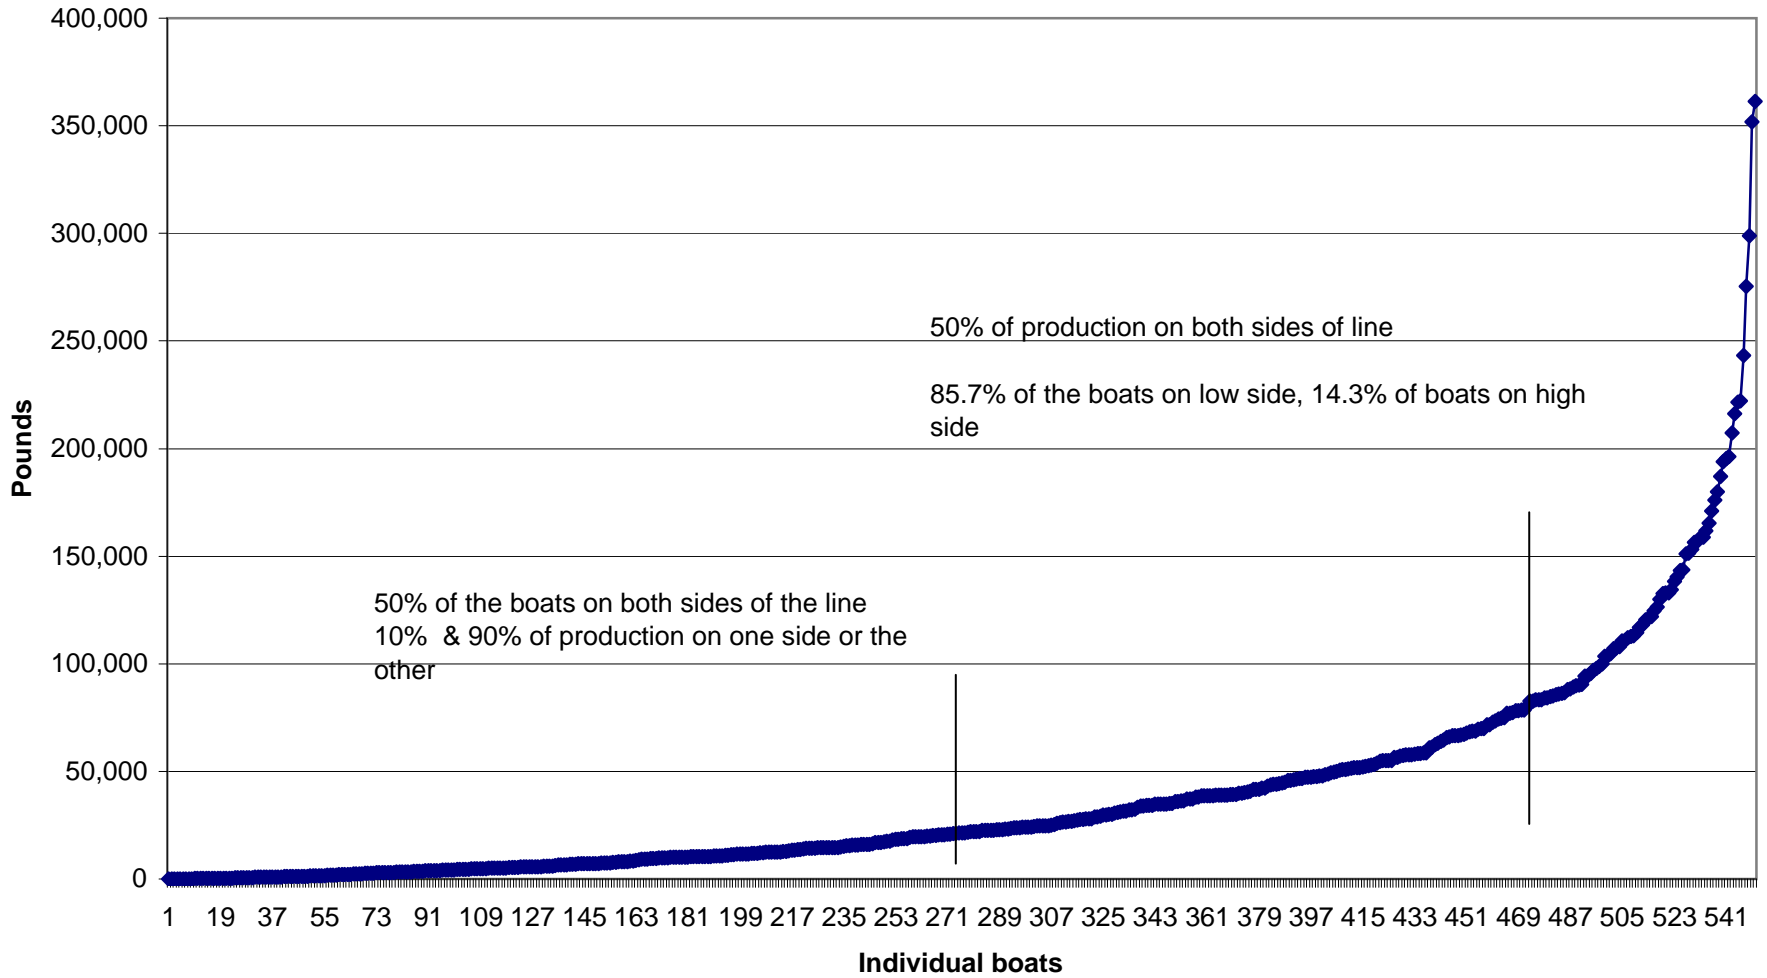

**Average Dungeness Crab Landing  
2003 - 2007  
all non-zero boats, all ports**

**Average Dungeness Crab Landing  
2003 - 2007  
Crescent City**

**Average Dungeness Crab Landing  
2003 - 2007  
Trinidad**

**Average Dungeness Crab Landing  
2003 - 2007  
Fort Bragg**

**Average Dungeness Crab Landing  
2003 - 2007  
District 10**

**Average Dungeness Crab Landing  
2003 - 2007  
District 10 in November**

**Average Dungeness Crab Landing  
2003 - 2007  
Eureka**

**Average Dungeness Crab Landing  
2003 - 2007  
Other Ports**

Average Dungeness Crab Landing  
2003 - 2007  
all non-zero boats, all ports