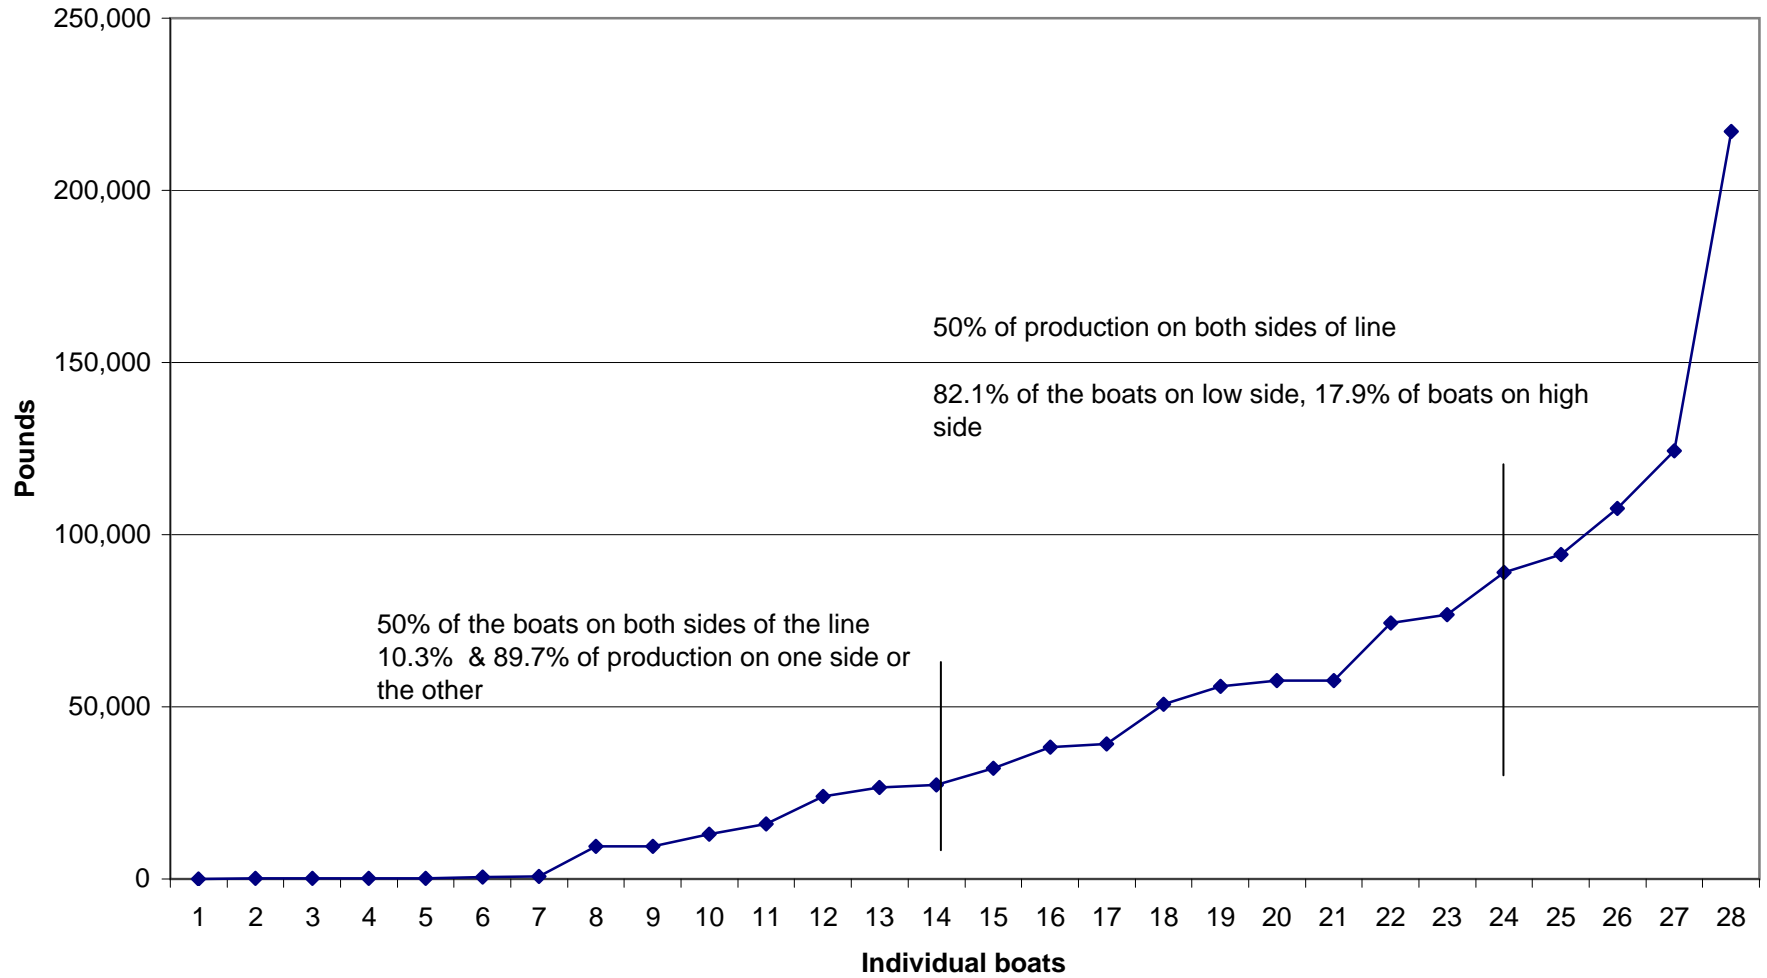

**Average Dungeness Crab Landing  
2003 - 2007  
all non-zero boats, all ports**

**Average Dungeness Crab Landing  
2003 - 2007  
Crescent City**

**Average Dungeness Crab Landing  
2003 - 2007  
Trinidad**

**Average Dungeness Crab Landing  
2003 - 2007  
Fort Bragg**

**Average Dungeness Crab Landing  
2003 - 2007  
District 10**

**Average Dungeness Crab Landing  
2003 - 2007  
District 10 in November**

**Average Dungeness Crab Landing  
2003 - 2007  
Eureka**

**Average Dungeness Crab Landing  
2003 - 2007  
Other Ports**

Average Dungeness Crab Landing  
2003 - 2007  
all non-zero boats, all ports