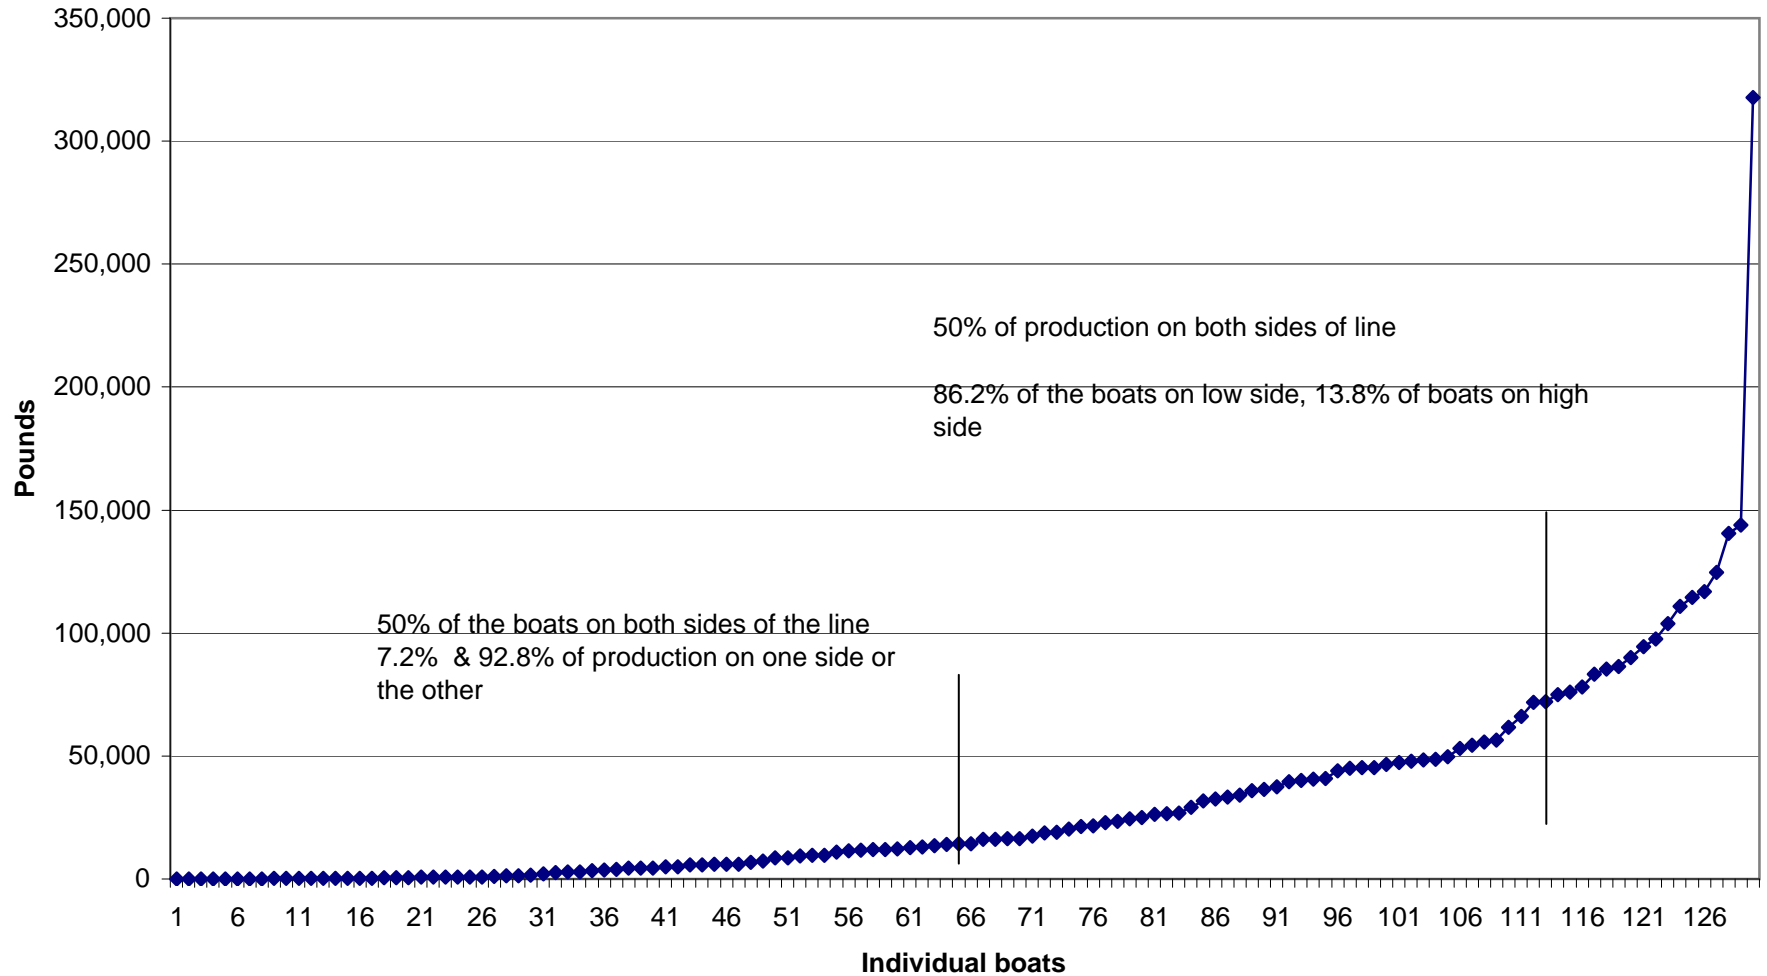

**Average Dungeness Crab Landing  
2003 - 2007  
all non-zero boats, all ports**

**Average Dungeness Crab Landing  
2003 - 2007  
Crescent City**

**Average Dungeness Crab Landing  
2003 - 2007  
Trinidad**

**Average Dungeness Crab Landing  
2003 - 2007  
Fort Bragg**

**Average Dungeness Crab Landing  
2003 - 2007  
District 10**

**Average Dungeness Crab Landing  
2003 - 2007  
District 10 in November**

**Average Dungeness Crab Landing  
2003 - 2007  
Eureka**

**Average Dungeness Crab Landing  
2003 - 2007  
Other Ports**

Average Dungeness Crab Landing  
2003 - 2007  
all non-zero boats, all ports