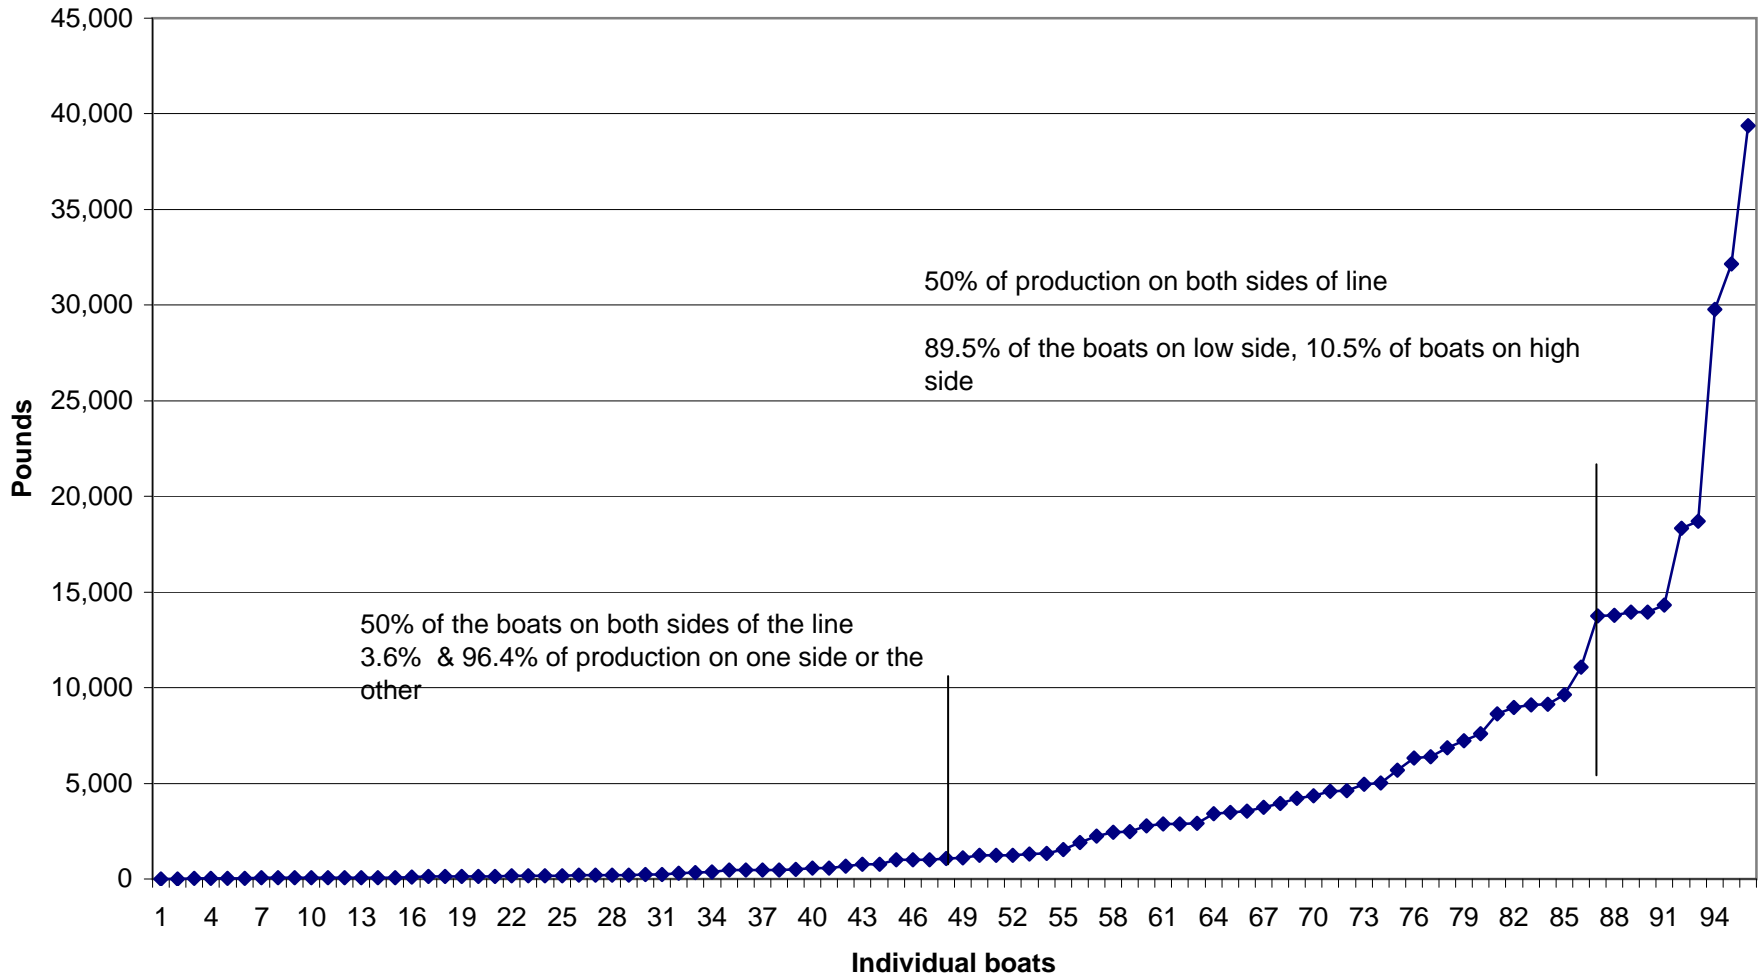

**Average Dungeness Crab Landing  
2003 - 2007  
all non-zero boats, all ports**

**Average Dungeness Crab Landing  
2003 - 2007  
Crescent City**

**Average Dungeness Crab Landing  
2003 - 2007  
Trinidad**

**Average Dungeness Crab Landing  
2003 - 2007  
Fort Bragg**

**Average Dungeness Crab Landing  
2003 - 2007  
District 10**

**Average Dungeness Crab Landing  
2003 - 2007  
District 10 in November**

**Average Dungeness Crab Landing  
2003 - 2007  
Eureka**

**Average Dungeness Crab Landing  
2003 - 2007  
Other Ports**

Average Dungeness Crab Landing  
2003 - 2007  
all non-zero boats, all ports