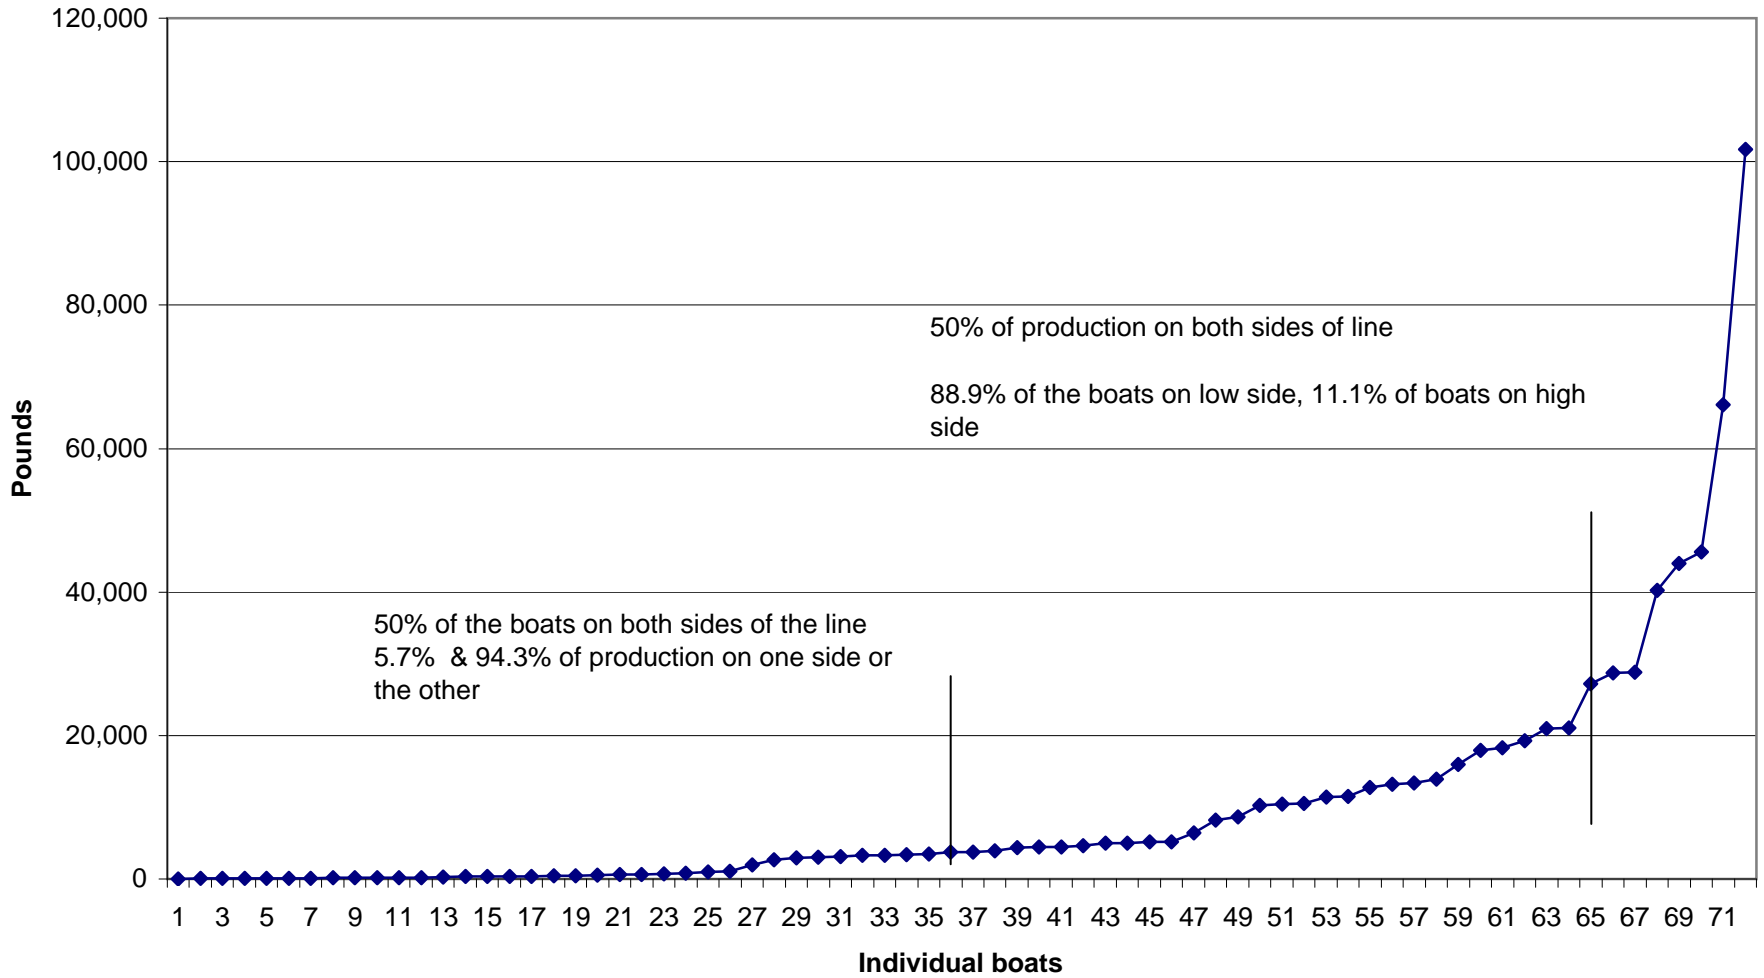

**Average Dungeness Crab Landing  
2003 - 2007  
all non-zero boats, all ports**

**Average Dungeness Crab Landing  
2003 - 2007  
Crescent City**

**Average Dungeness Crab Landing  
2003 - 2007  
Trinidad**

**Average Dungeness Crab Landing  
2003 - 2007  
Fort Bragg**

**Average Dungeness Crab Landing  
2003 - 2007  
District 10**

**Average Dungeness Crab Landing  
2003 - 2007  
District 10 in November**

**Average Dungeness Crab Landing  
2003 - 2007  
Eureka**

**Average Dungeness Crab Landing  
2003 - 2007  
Other Ports**

Average Dungeness Crab Landing  
2003 - 2007  
all non-zero boats, all ports