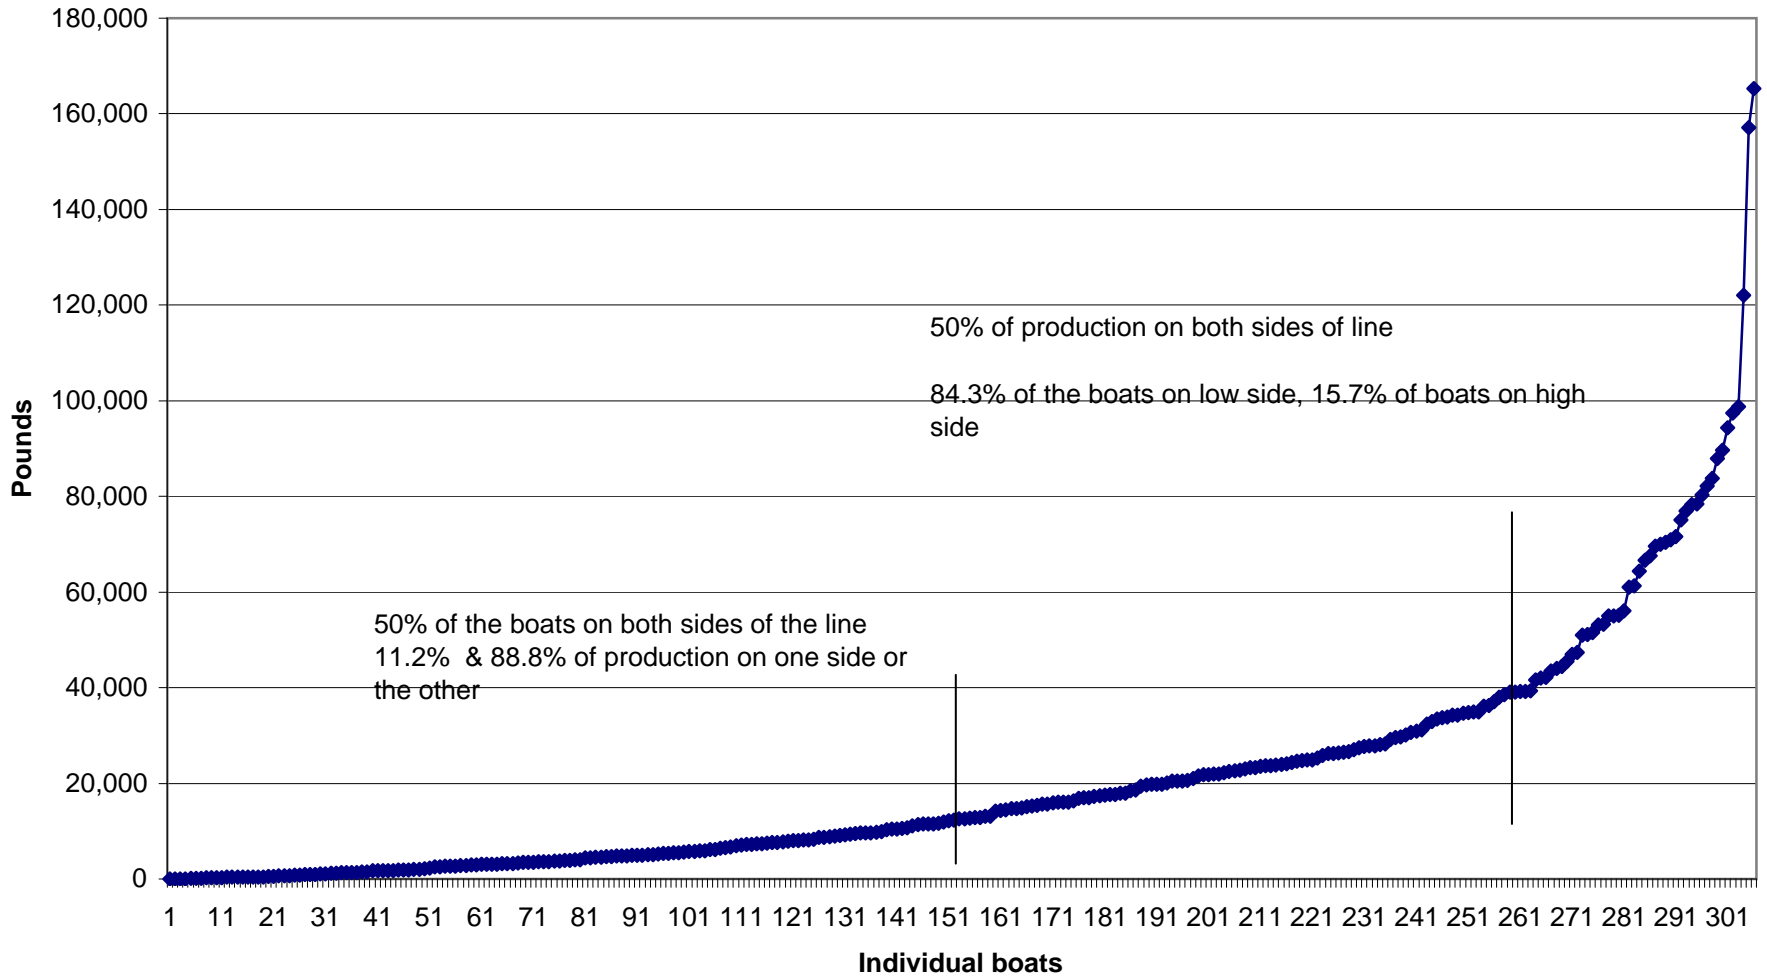

**Average Dungeness Crab Landing  
2003 - 2007  
all non-zero boats, all ports**

**Average Dungeness Crab Landing  
2003 - 2007  
Crescent City**

**Average Dungeness Crab Landing  
2003 - 2007  
Trinidad**

**Average Dungeness Crab Landing  
2003 - 2007  
Fort Bragg**

**Average Dungeness Crab Landing  
2003 - 2007  
District 10**

**Average Dungeness Crab Landing  
2003 - 2007  
District 10 in November**

**Average Dungeness Crab Landing  
2003 - 2007  
Eureka**

**Average Dungeness Crab Landing  
2003 - 2007  
Other Ports**

Average Dungeness Crab Landing  
2003 - 2007  
all non-zero boats, all ports