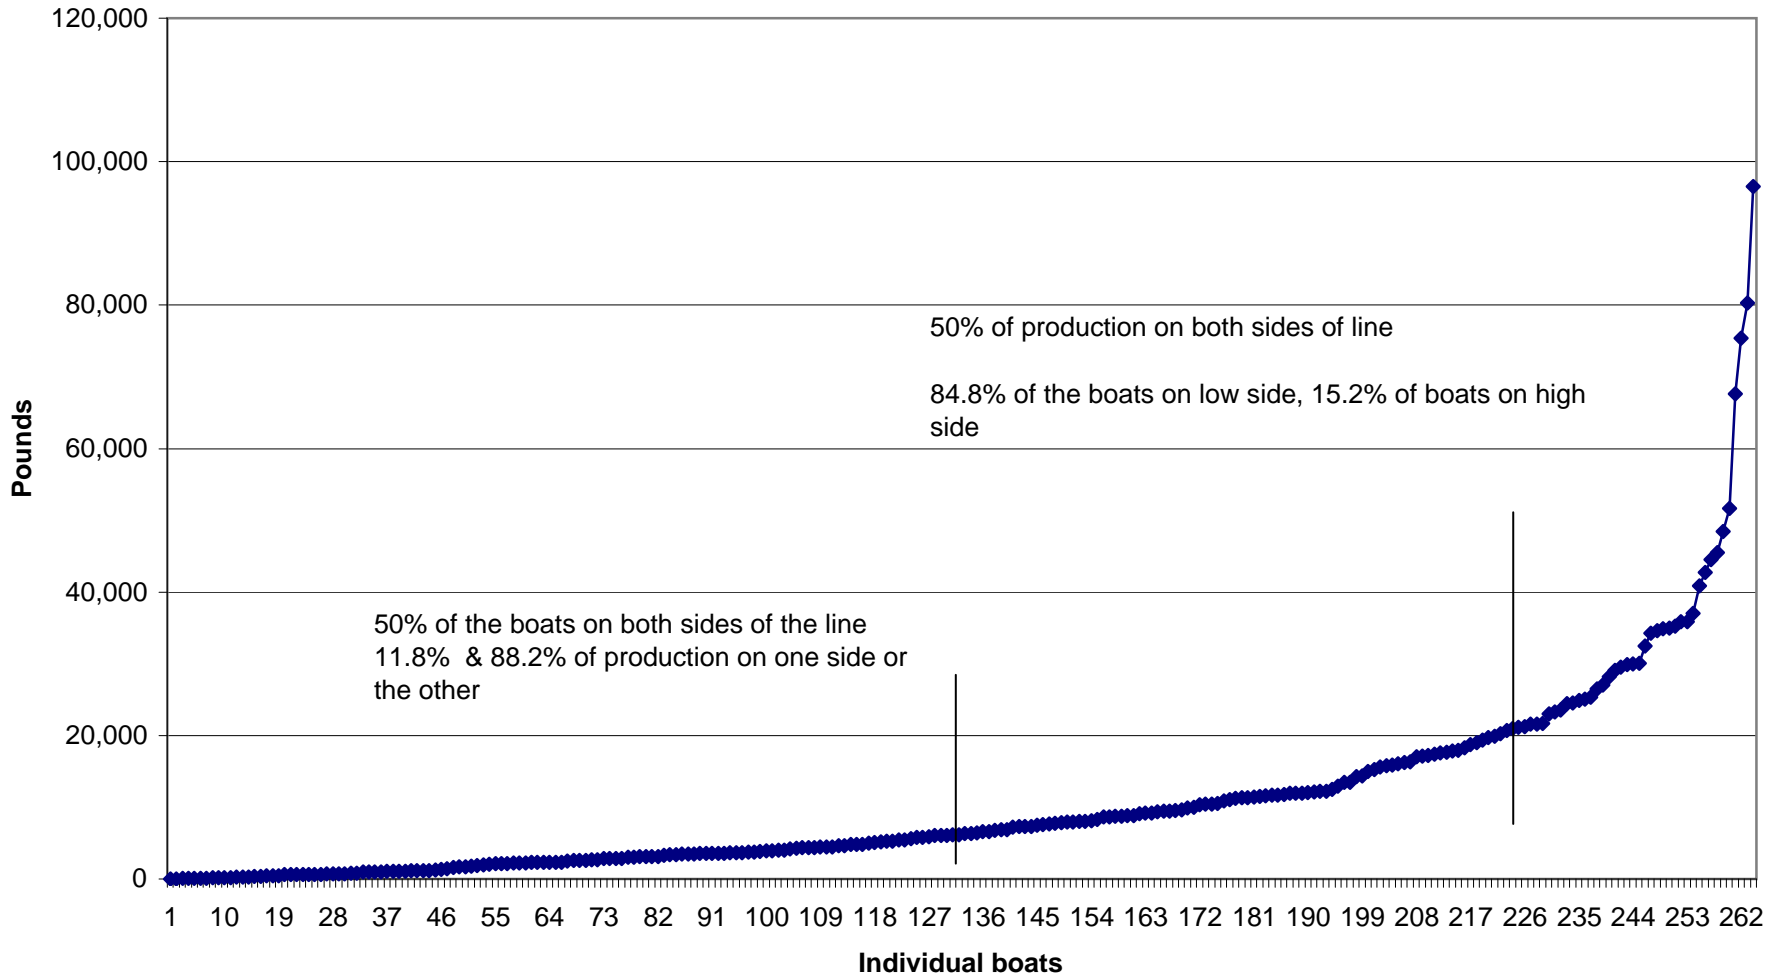

**Average Dungeness Crab Landing  
2003 - 2007  
all non-zero boats, all ports**

**Average Dungeness Crab Landing  
2003 - 2007  
Crescent City**

**Average Dungeness Crab Landing  
2003 - 2007  
Trinidad**

**Average Dungeness Crab Landing  
2003 - 2007  
Fort Bragg**

**Average Dungeness Crab Landing  
2003 - 2007  
District 10**

**Average Dungeness Crab Landing  
2003 - 2007  
District 10 in November**

**Average Dungeness Crab Landing  
2003 - 2007  
Eureka**

**Average Dungeness Crab Landing  
2003 - 2007  
Other Ports**

Average Dungeness Crab Landing  
2003 - 2007  
all non-zero boats, all ports