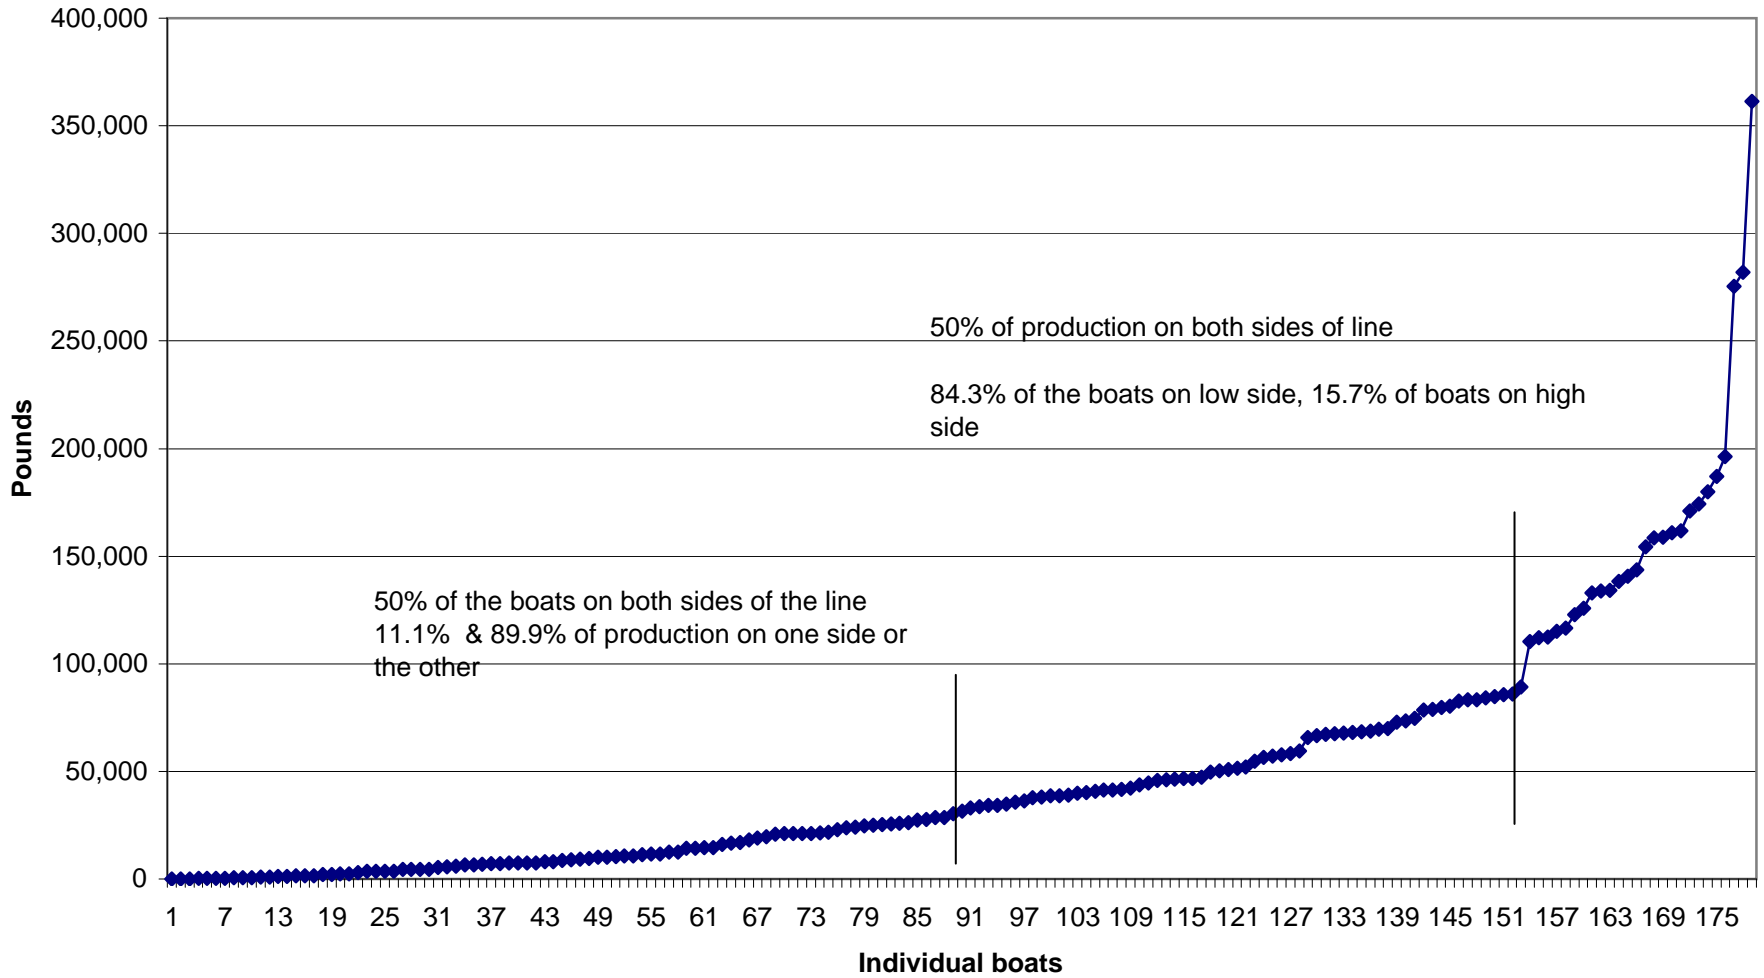

**Average Dungeness Crab Landing  
2003 - 2007  
all non-zero boats, all ports**

**Average Dungeness Crab Landing  
2003 - 2007  
Crescent City**

**Average Dungeness Crab Landing  
2003 - 2007  
Trinidad**

**Average Dungeness Crab Landing  
2003 - 2007  
Fort Bragg**

**Average Dungeness Crab Landing  
2003 - 2007  
District 10**

**Average Dungeness Crab Landing  
2003 - 2007  
District 10 in November**

**Average Dungeness Crab Landing  
2003 - 2007  
Eureka**

**Average Dungeness Crab Landing  
2003 - 2007  
Other Ports**

Average Dungeness Crab Landing  
2003 - 2007  
all non-zero boats, all ports