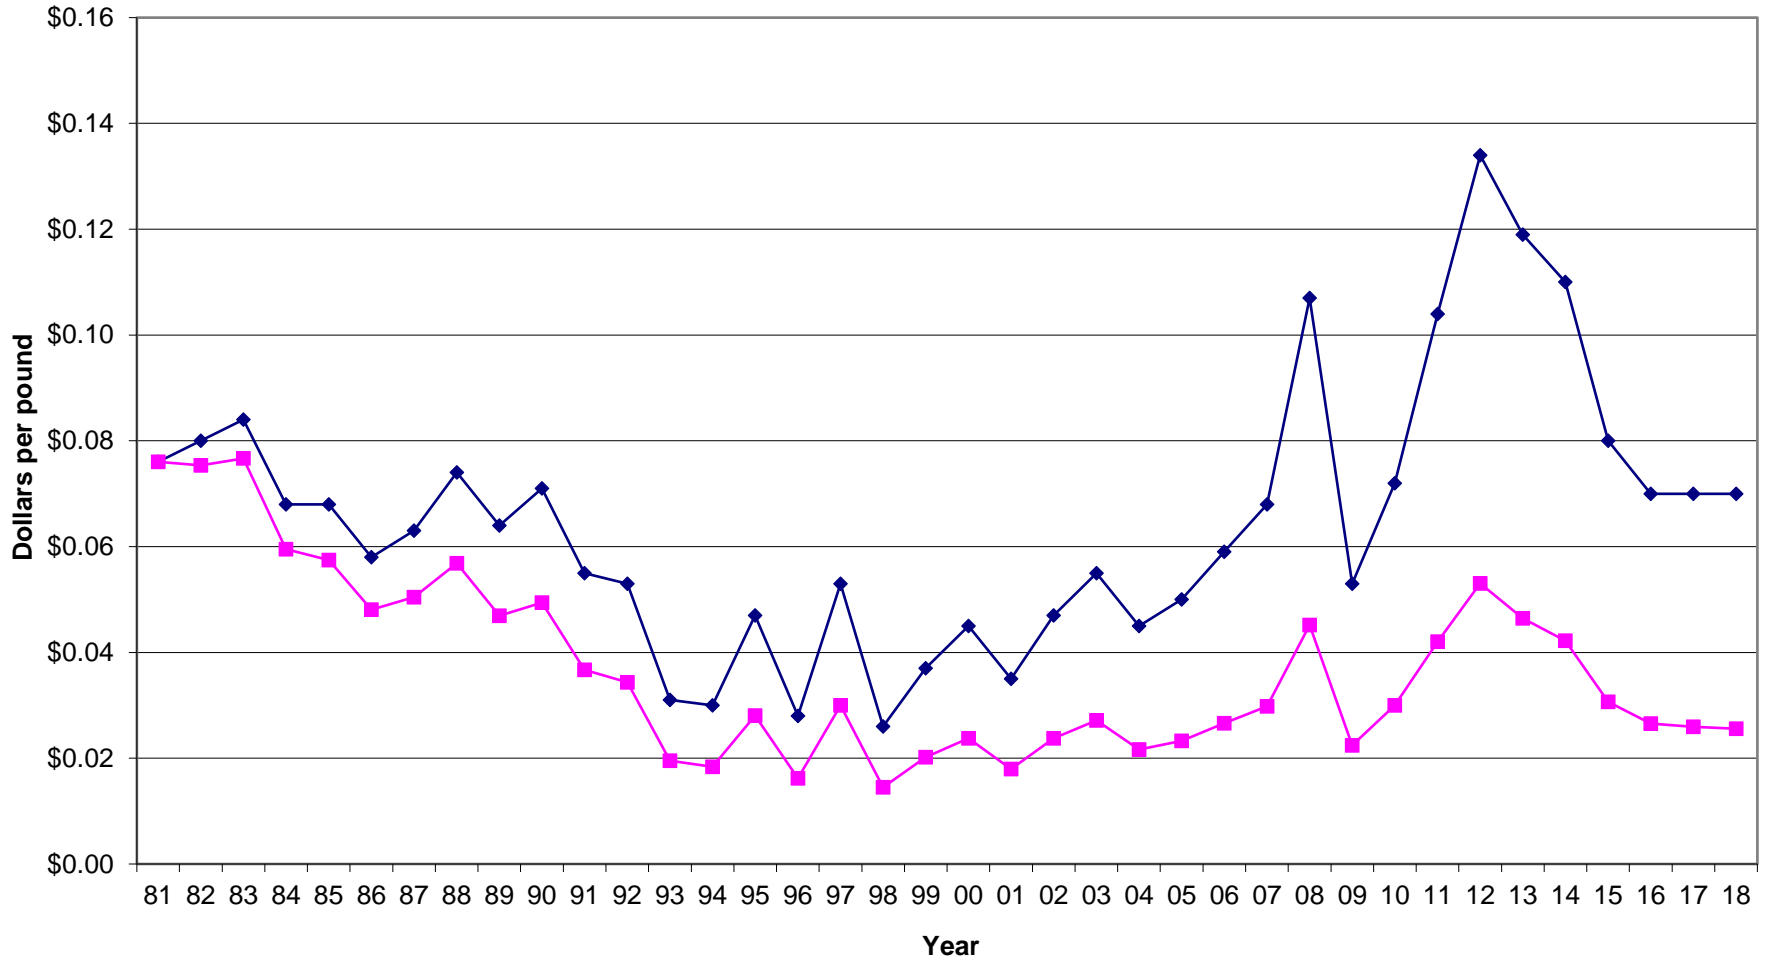

Exvessel Price of Pacific whiting excluding JV fishery

◆ Actual Dollars ■ Adjusted for Inflation